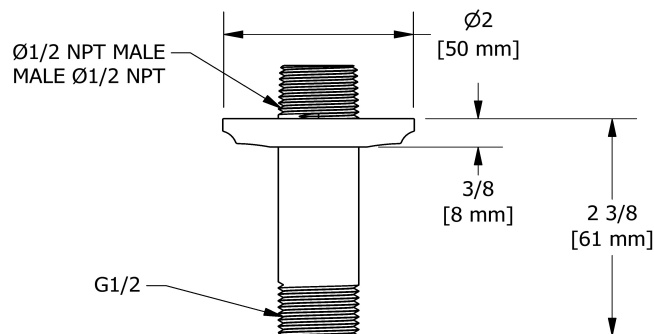

Specifications

Descriptions

- 1/2" inlet male NPT
- Shower arm with Momenti flange

Available colors

- C : Chrome
- BN : Brushed Nickel (PVD)
- PN : Polished Nickel (PVD)

7.5 cm (3") vertical shower arm

559

Sizes, models and finishes may differ from thoses presented.